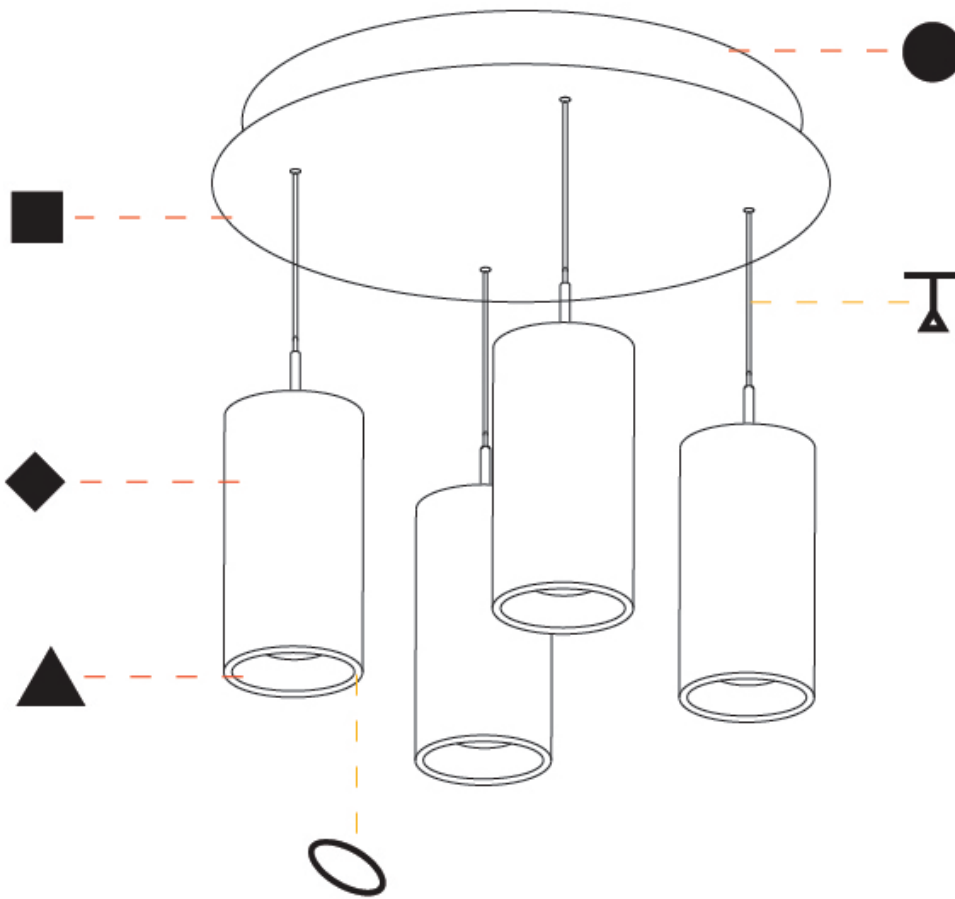

A

G-MINI ROUND HANGOVER SUSPENSION

A300636-

base number LED Dimming Finishes (Diamond) Finishes (Triangle) Finishes (Circle) Finish Options Shine Ring Beam Angle Options Cable Options

- To build a product code in our configurator select the specify button on the base model # product page
- To build a manual product code on this datasheet choose from the options listed below in blue font and add the suffix to the base model #

GENERAL

Series: G-Mini Round
 Subseries: G-Mini Round Hangover
 Brand: Prolight
 Division: Architectural
 Mounting Type: Suspension
 Mounting Location: Ceiling
 Subcategory: Spots

PHYSICAL

Shape: Cylinder
 Diameter (mm): 75
 Diameter (in): 2 ¹⁵/₁₆
 Length (mm): 1200
 Length (in): 47 ¹/₄
 Height (mm): 150
 Height (in): 5 ⁷/₈
 Light Distribution: Direct
 Diffuser: Shine Ring - NOR / OPL / YEL / ORA / RED / BLU / GRN
 Fixture Finish: SSR / BKV / CWI / CRY / HAB / UFT / ITA / RUA / FTG / MYG / LOD / PUS / FRO / FUP / KIA / POP / BLS / SPG / MEY / GOH / GUM / CHC / COM / ABZ / JAG / OBR / MOS / ROR
 Accent Finish: NOF / COP / MIR / SSS
 Fixture Material: Extruded Aluminum / Steel
 Cable Details: 2,000mm/78 3/4" / 4,000mm/157 1/2" - Cable, Black, Green, Orange, Red, White